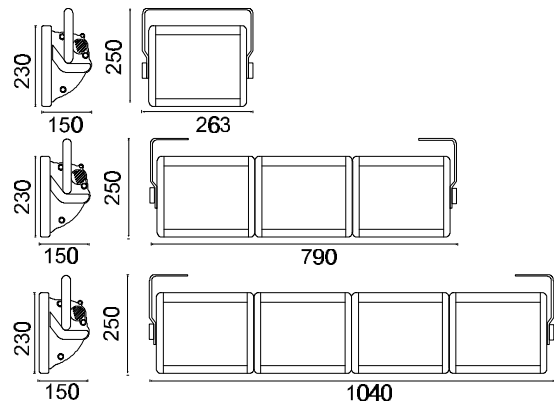

#### FEATURES

- Smooth and well controlled light output.
- Dual chamber air flow maximises colour filter life.
- Single units can easily be joined into 2, 3 or 4 way battens.
- Makes a very effective ground-row. The safety bond points on the top of the luminaire act as feet
- Dismountable colour filter holder. The filter clamp frame doubles as a template to cut the filter to the right size.
- Single piece yoke is available for the three and four unit battens.
- Constructed from aluminium extrusion and plastic injection mouldings.
- Easy and safe access for relamping and cleaning with hinged safety glass which disconnects the mains when opened.
- Fully tested and compliant to CE standards.

#### PHOTOMETRIC DATA

Tests conducted using a standard R7 118mm double-ended Linear lamp, 500w, 240v.

		Tungsten Halogen 500watt			
		S=2.0m D=1.75m	S=2.0m D=1.5m	S=2.0m D=2.0m	Single D=1.75m
Height	Lux	Lux	Lux	Lux	Lux
4.0	965	1025	700	630	
3.5	1006	1120	750	780	
3.0	990	1040	770	705	
2.5	880	845	715	575	
2.0	700	680	640	410	
1.5	570	535	560	305	
1.0	440	430	460	230	
0.5	350	336	395	175	
0	300	270	340	140	

#### PHYSICAL DATA

	Single	3 way	4 way
Weight:	2.3 Kg	7.0Kg	9.5Kg
Packed:	2.9Kg	8.0Kg	11.0Kg
Packed Width x Height:		250mm x 190mm	
Length:	278mm	800mm	1050mm

Colour Frame Size: 230mm x 204mm

Included: 1 x colour cassette and frame, 1 x M10 nut & bolt set, 1 x safety glass, instruction sheet